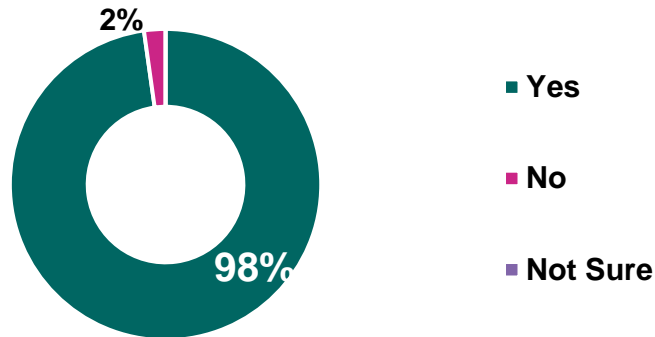

Overall, Are you satisfied with the completed scheme?