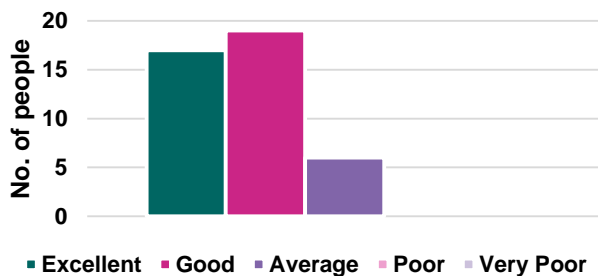

How do you rate the toddler play equipment? (Age 1-4)