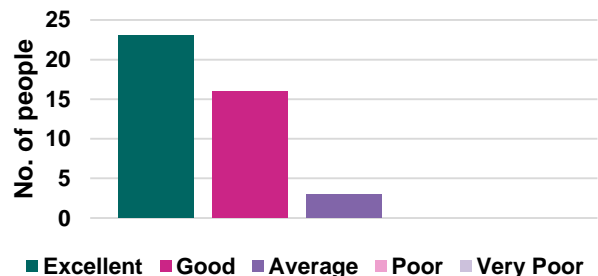

How do you rate the junior play equipment? (Age 5-12)

The following aspects of the project were rated:

Railings and Gates

Bins & Benches

Flooring

■ Excellent
■ Good
■ Average
■ Poor
■ Very Poor

Comments

"Fantastic, well done. Good scheme. Much busier"

"Thank you. Long awaited and much appreciated. 100% happy!"

"Massive Improvement"

"Its made a real difference to the community"