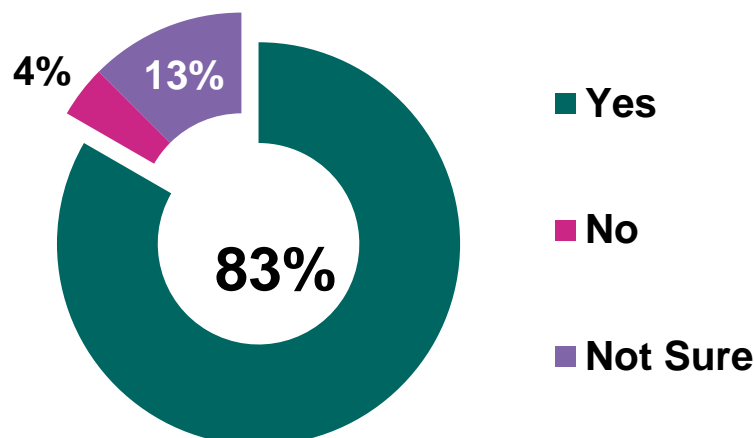

Resident Comments

"Excellent work completed by the contractor"

"A much needed face lift for this area (Well Done!). Friends and Family comment on how nice it looks"