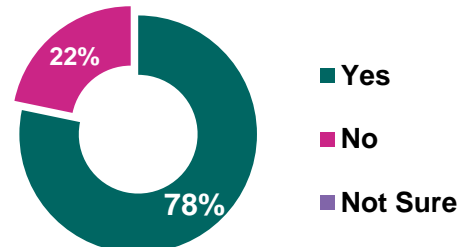

Do you feel that disruption was kept to a minimum during the works?

Overall, Are you satisfied with the completed scheme?