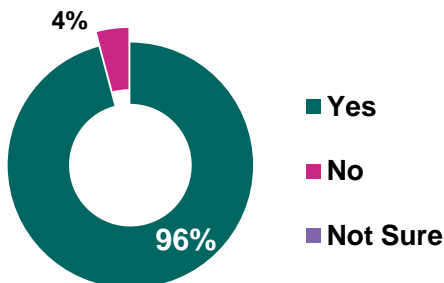

Were you happy with the conduct of the contractors?