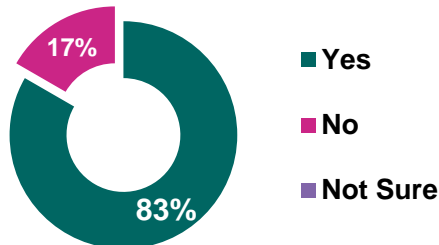

Trowbridge Mawr Estate Regeneration Scheme

We conducted door to door surveys, talking to residents from the Trowbridge Mawr Estate about the completed scheme. In total we collected feedback from over **55** residents, here are the results.

Do you think your street looks better than before the improvement works?

If you live adjacent to a gully which has been closed or gated as part of the regeneration scheme, do you think it has made a difference to the area?