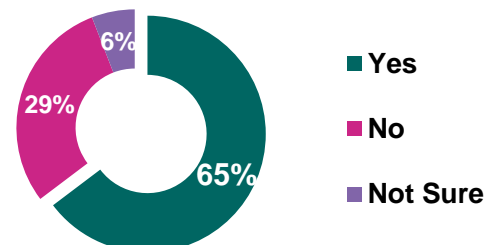

If you live adjacent to a gully which has been closed or gated as part of the regeneration scheme, do you think it has made a difference to the area?